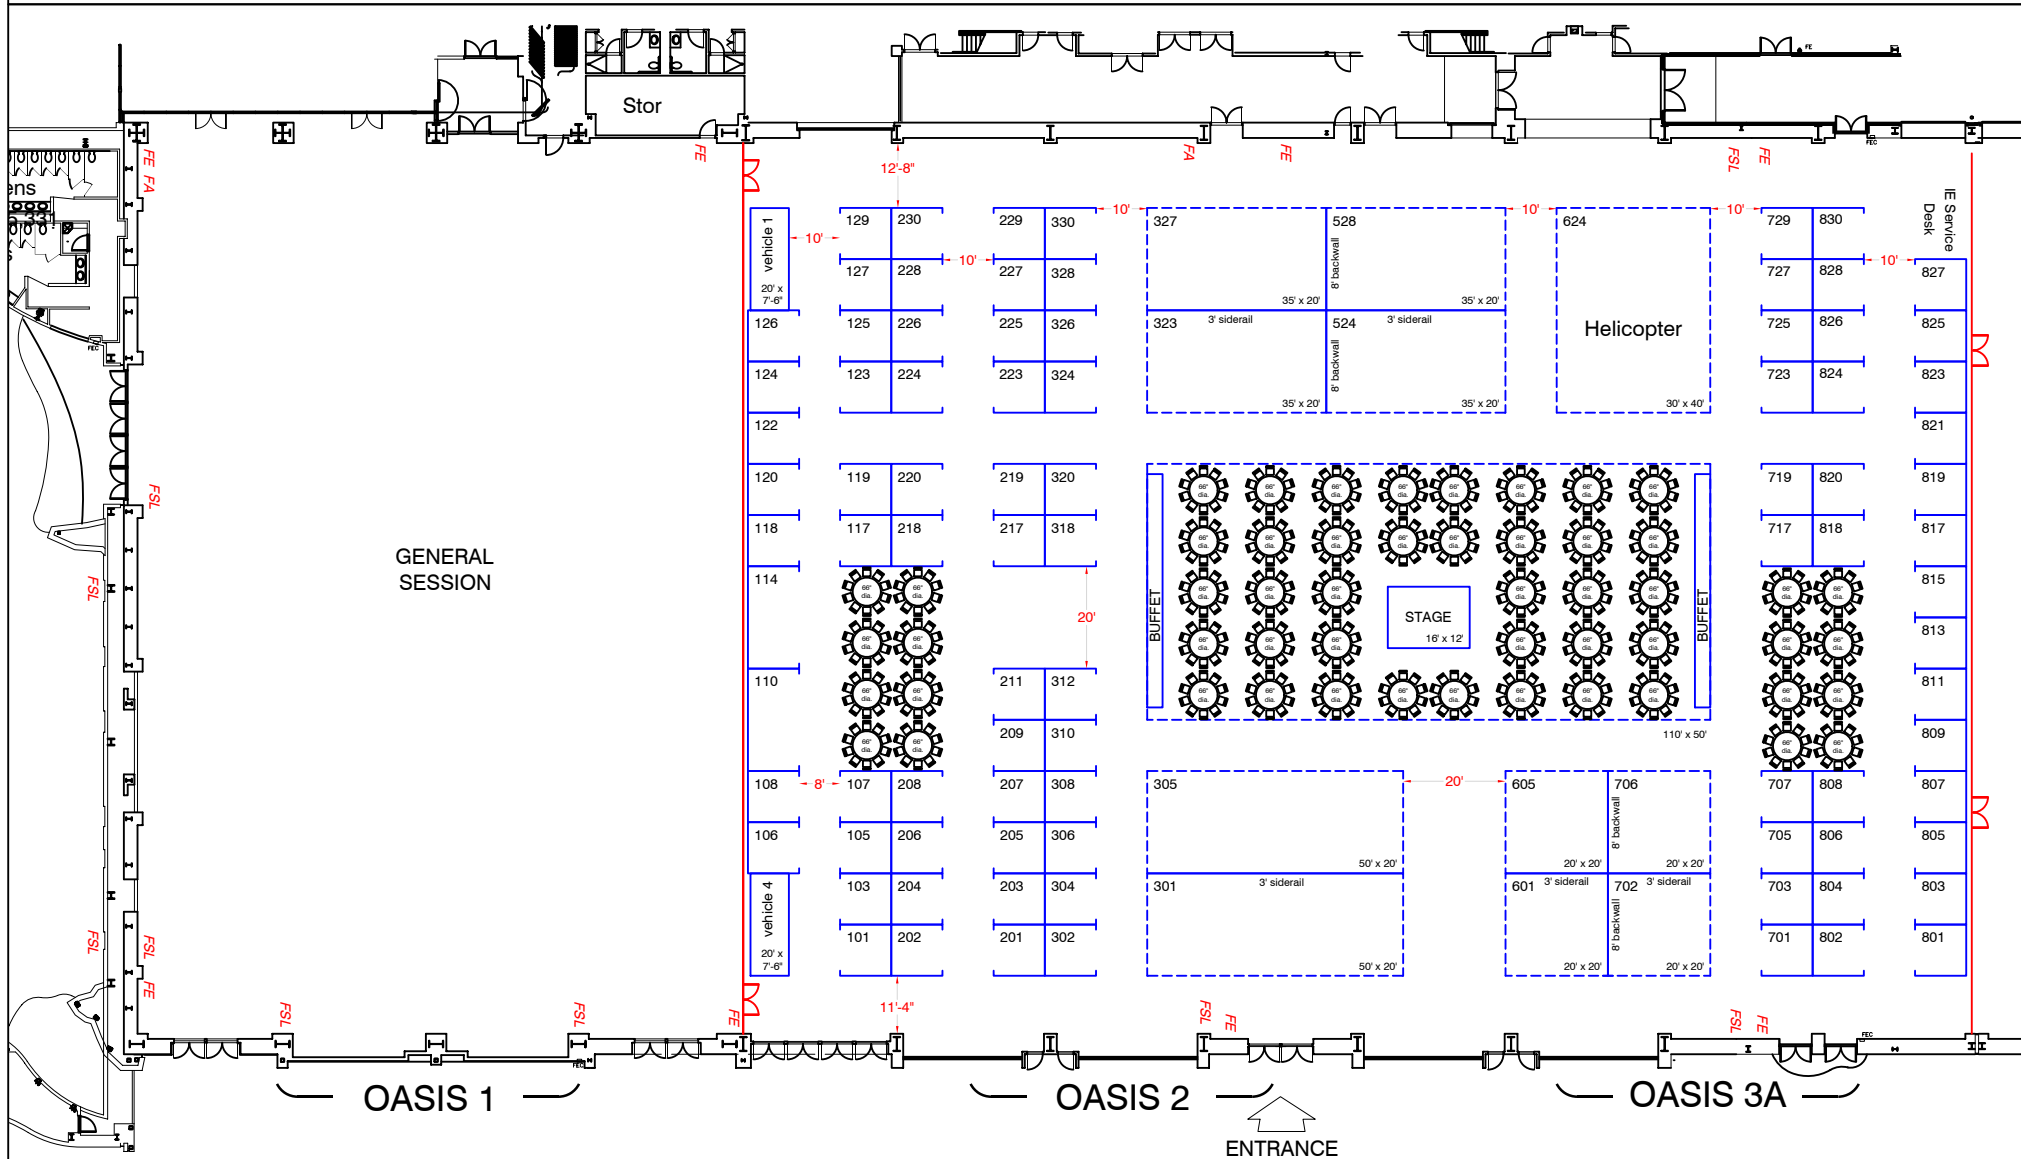

CFED 2012

Palm Springs Convention Center - Oasis 2-3

169 10' x 10' Booths, including various islands, excluding seating areas, 8' min. aisle width
 Overall room dimensions 237' x 174' = 41,238 sq. ft.
 Net space 16,900 sq.ft. = 41% utilization
 booth layout subject to Fire Marshall approval

rev 1 8/9/11 jb
 rev 2 8/18/11 jb
 rev 3,4 8/23/11 jb
 rev 5 8/24/11 jb
 rev 6 8/26/11 jb
 rev 7 1/10/12 jb
 rev 8 1/11/12 jb